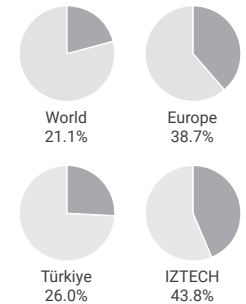

International Cooperation (Articles with international co-authors)

Source: Elsevier /Scival (30.01.2023)

A Quality Experience

- Language of instruction is English
- 1 instructor for 10 students
- Scholarship opportunities for graduate students
- Basic medical care on campus
- Professional psychological support
- Accommodation opportunities on campus