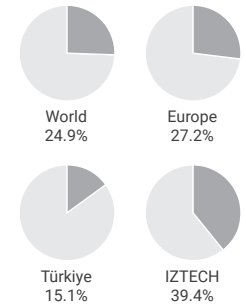

Scientific Performance Indicators (2017-2022)

Publishing rate in the top %10 ranked journals in the world